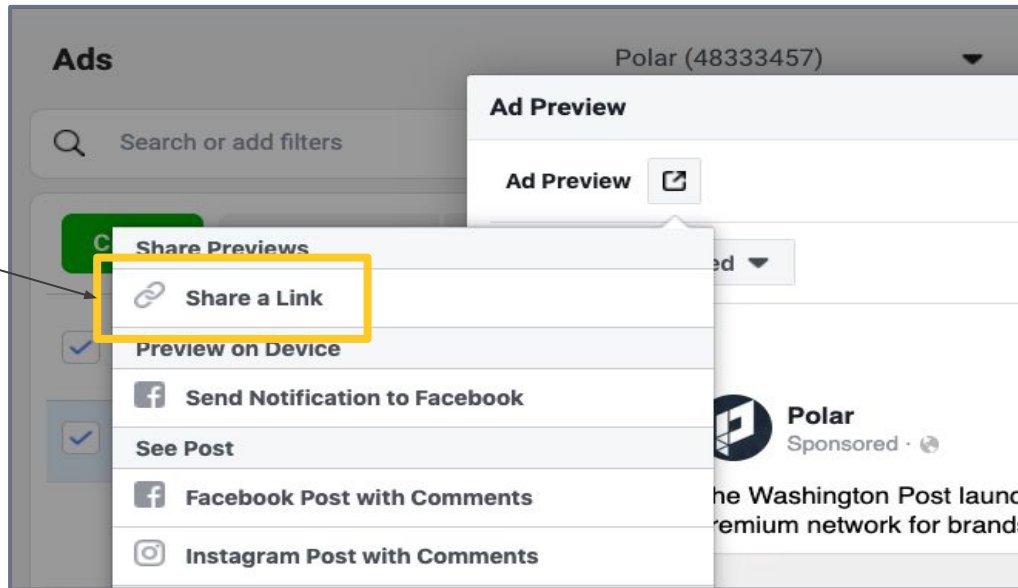

5

Click on “Share a Link”