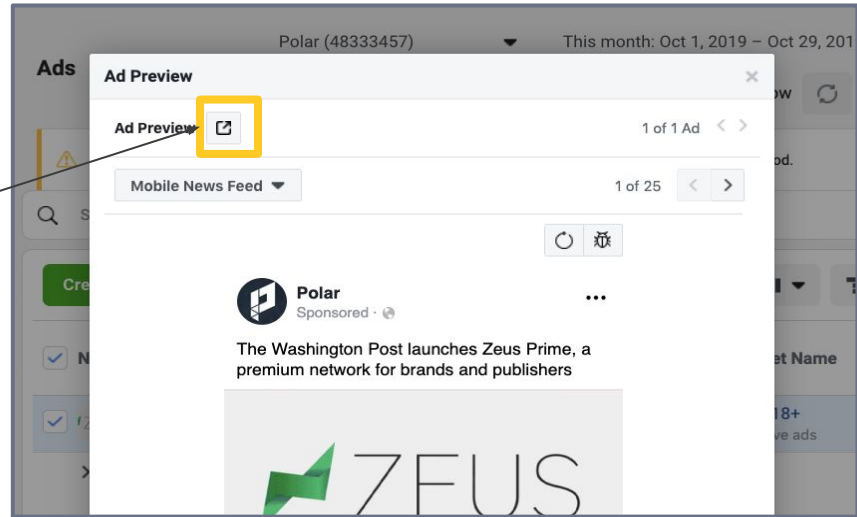

4

Click on icon next to
“Ad Preview”